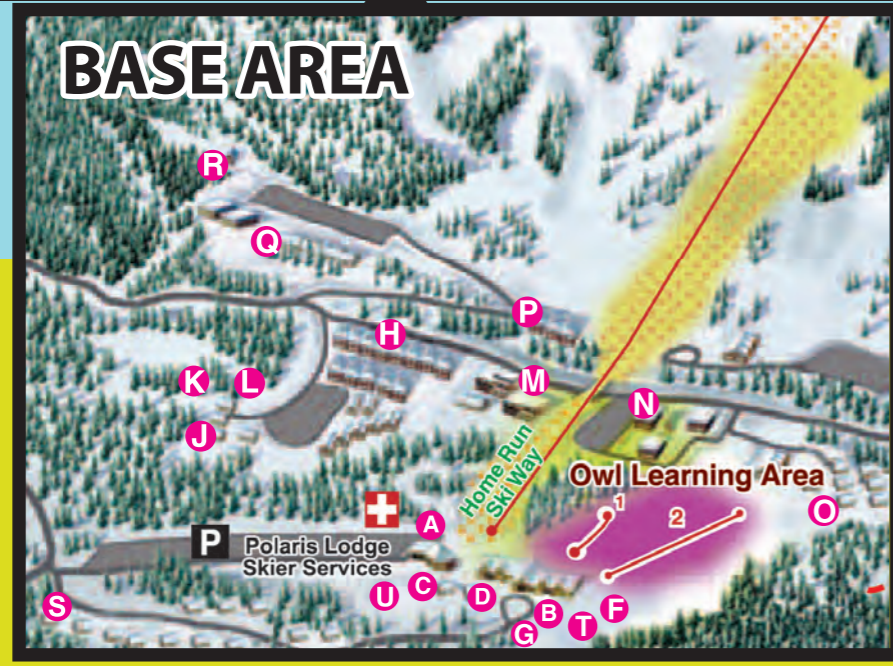

1. **Facilities**
2. A Polaris Lodge Skier Services
   - B Trickle Creek Lodge
   - C Sports Alpine Building
   - D Winter Sports School Building
   - E Kootenay Haus
   - F Kimberley Ridge
   - G Copper Springs Chalets
   - H Silver Birch Chalets
   - I McGinty Landing
   - K Chicamon Springs
   - L Willow Vista Chalets
   - M Purcell Condos
   - N Rocky Mountain Condos
   - O Northstar Mountain Village
   - P Sullivan Stone Lodge
   - Q Inn West / Kirkwood
   - R Nordic Centre
   - S Dream Catcher Chalets
   - T Mountain Spirit Resort & Spa
   - U Sullivan Hut Building

1. **Services**
2. Restaurants
   - Phones
   - Lockers
   - Guest Services
   - Rental Equipment
   - Retail Shop
   - Bar
   - Coffee Kiosk
   - Meeting Rooms
   - Vending Machines
   - Bank Machine
   - TELUS Winter Sports School
   - Child Care/Nursery
   - Lift Tickets
   - Parking
   - Ski Patrol
   - Ski Tuning/Repair
   - Washrooms
   - Lodging
   - RCR Rail Park
   - Patrol Boundary
   - Slow Zone
   - Glade Skiing
   - Easiest
   - More Difficult
   - Most Difficult
   - Extreme
   - Waldie Trail (easy way down)
   - Ski Lift
   - Night Skiing
   - Ski Boundary
   - Learning Area
   - Village Core / Services

LIFTS	LENGTH	VERT.	AVERAGE TIME
North Star Quad	2,370 m	640 m	9 min.
Easter	1,100 m	366 m	7.5 min.
Tamarack	1,100 m	330 m	7 min.

LIFTS	LENGTH	VERT.	AVERAGE TIME
Owl T-Bar	290 m	59 m	1.5 min.
Owllette Magic Carpet	55 m		

1. **VIMY RIDGE**
2. 39 Vimy Ridge
   - 40 Capser
   - 41 All Over
   - 42 All Over Glades
   - 43 Purl
   - 44 Flapper
   - 45 B.J.'s Run
   - 46 Fuzzy
   - 47 Flush

1. **BLACK FOREST**
2. 48 Ridgeway
   - 49 Anton's
   - 50 Dean Right
   - 51 Dean Glades
   - 52 Dean Left
   - 53 Comet
   - 54 Dorval
   - 55 Twixt
   - 56 Twixt Glades
   - 57 Angus
   - 58 Angus Glades
   - 59 Magma
   - 60 Jackpot
   - 61 Jackpot Glades
   - 62 Twist
   - 63 Maverick
   - 64 Vortex
   - 65 Ruff
   - 66 Geneva
   - 67 Geneva Glades
   - 68 Windfall
   - 69 Tramway
   - 70 Full House
   - 71 Notre Dame
   - 72 Pine Flats

RCR
Resorts of the Canadian Rockies